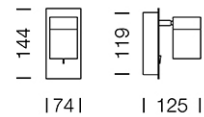

PROJECT : _____

SALE : _____

Lampitude®
TURN ON YOUR ATTITUDE

Product

Dimension

Specification

ITEM CODE	:	MOFO-W1-WH
SERIES	:	MOFO
BRAND	:	LAMPTITUDE
LAMP TYPE	:	HALOGEN OR LED
LAMP BASE	:	1*GU10 MAX 50W
DESCRIPTION	:	WALL LAMP
INSTALLATION	:	SURFACE MOUNTED BASE
MATERIAL	:	FILM WRAPPING STEEL, SATIN STEEL
COLOR	:	WHITE MARBLE
CONTROL GEAR	:	N/A
REFLECTOR	:	N/A