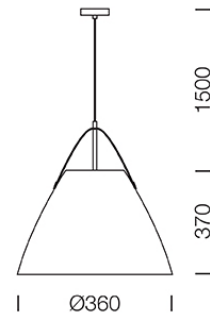

PROJECT : _____
SALE : _____

Lampitude®
TURN ON YOUR ATTITUDE

Product

Dimension

Specification

ITEM CODE : AKIR-P-BK
SERIES : AKIR-P
BRAND : LAMPTITUDE
LAMP TYPE : INCANDESCENT OR LED
LAMP BASE : 1*E27 MAX 60W
DESCRIPTION : PENDANT LAMP
INSTALLATION : SURFACE MOUNTED BASE
MATERIAL : POWDER COATED STEEL, LEATHER
COLOR : BLACK
CONTROL GEAR : N/A
REFLECTOR : N/A