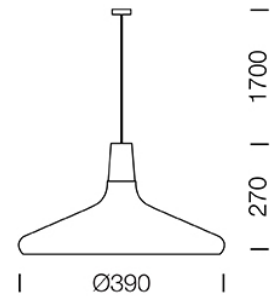

PROJECT : _____

SALE : _____

Lamptitude®
TURN ON YOUR ATTITUDE

Product

Dimension

Specification

ITEM CODE	:	CIPPI-C
SERIES	:	CIPPI
BRAND	:	LAMPTITUDE
LAMP TYPE	:	COMPACT FLUORESCENT OR LED
LAMP BASE	:	1*E27 MAX 20W
DESCRIPTION	:	PENDANT LAMP
INSTALLATION	:	SURFACE MOUNTED BASE
MATERIAL	:	BRUSHED COPPER, WOOD
COLOR	:	COPPER
CONTROL GEAR	:	N/A
REFLECTOR	:	N/A