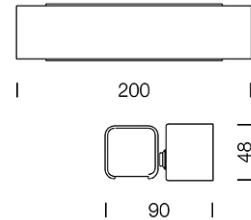

PROJECT : _____

SALE : _____

Lampitude®
TURN ON YOUR ATTITUDE

Product

Dimension

Specification

ITEM CODE	:	MUMU-W-WH
SERIES	:	MUMU
BRAND	:	LAMPTITUDE
LAMP TYPE	:	LED
LAMP BASE	:	1*LED 5.7W 3000K
DESCRIPTION	:	WALL LAMP
INSTALLATION	:	SURFACE MOUNTED WALL
MATERIAL	:	POWDER COATED ALUMINIUM, WOOD
COLOR	:	MATT PURE WHITE, BEECH
CONTROL GEAR	:	LED DRIVER INCLUDED
REFLECTOR	:	N/A