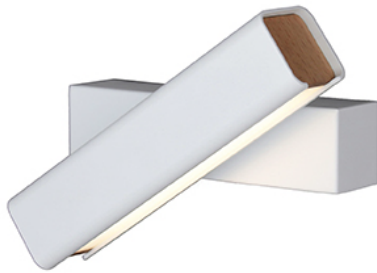

PROJECT : _____

SALE : _____

Lampitude®
TURN ON YOUR ATTITUDE

Product

Dimension

Specification

ITEM CODE	:	MUMU-W-WH
SERIES	:	MUMU
BRAND	:	LAMPTITUDE
LAMP TYPE	:	LED
LAMP BASE	:	1*LED 5.7W 3000K
DESCRIPTION	:	WALL LAMP
INSTALLATION	:	SURFACE MOUNTED WALL
MATERIAL	:	POWDER COATED ALUMINIUM, WOOD
COLOR	:	MATT PURE WHITE, BEECH
CONTROL GEAR	:	LED DRIVER INCLUDED
REFLECTOR	:	N/A