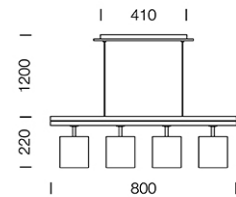

PROJECT : _____

SALE : _____

Lampitude®
TURN ON YOUR ATTITUDE

Product

Dimension

Specification

ITEM CODE	:	198458-661012-L
SERIES	:	MILTON
BRAND	:	LAMPTITUDE
LAMP TYPE	:	COMPACT FLUORESCENT OR LED
LAMP BASE	:	4*E14 MAX 8W
DESCRIPTION	:	PENDANT LAMP
INSTALLATION	:	SURFACE MOUNTED BASE
MATERIAL	:	CHROME STEEL, WOOD, FABRIC
COLOR	:	CHROME, WALNUT
CONTROL GEAR	:	N/A
REFLECTOR	:	N/A