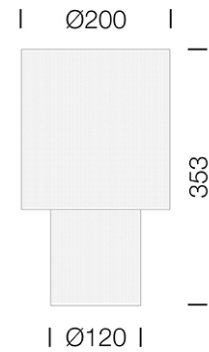

PROJECT : _____

SALE : _____

Lampitude®
TURN ON YOUR ATTITUDE

Product

Dimension

Specification

ITEM CODE	:	XIXID-T-CP
SERIES	:	XIXID
BRAND	:	LAMPTITUDE
LAMP TYPE	:	INCANDESCENT OR LED
LAMP BASE	:	1*E27 MAX 60W
DESCRIPTION	:	TABLE LAMP
INSTALLATION	:	STANDING LAMP
MATERIAL	:	COPPER STEEL
COLOR	:	COPPER (MATT)
CONTROL GEAR	:	N/A
REFLECTOR	:	N/A