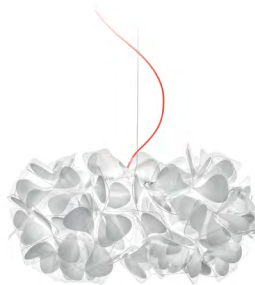

SLAMP®
THE LEADING LIGHT

CLIZIA SUSPENSION MAMA NON MAMA

DESIGN BY **ADRIANO RACHELE**

September, 2018

Who hasn't held a daisy in their hands, repeating, "loves me, loves me not"?

Clizia Mama Non Mama is a suspension inspired by nature's purity; this bouquet's light, delicate petals bring a soft breeze of balanced allure into any interior.

Clizia Mama Non Mama is an ode to joy, femininity, primordial love, and pure emotion, handcrafted from interlocking Cristalflex® petals. If the red cable does not match your space, we will give you a transparent cable.

SUSPENSION LARGE Ø78 x h 28 cm
4X10W LED Filament E27

SUSPENSION Ø53 x h 25 cm
2X10W LED Filament E27

SLAMP PRESS OFFICE

Ph. +39 06 9162 3948 - press.office@slamp.it

PRESS ROOM LOGIN www.slamp.it

USER: slamp2013 - PWD: slamp_press