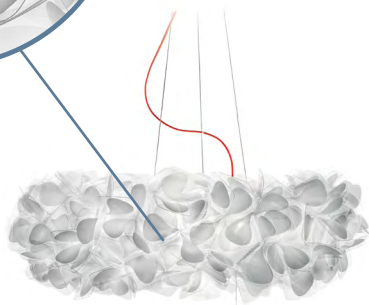

SLAMP®
THE LEADING LIGHT

CLIZIA SUSPENSION MAMA NON MAMA

DESIGN BY **ADRIANO RACHELE**

September, 2018

Who hasn't held a daisy in their hands, repeating, "loves me, loves me not"?

Clizia Mama Non Mama is a suspension inspired by nature's purity; this bouquet's light, delicate petals bring a soft breeze of balanced allure into any interior.

Clizia Mama Non Mama is an ode to joy, femininity, primordial love, and pure emotion, handcrafted from interlocking Cristalflex® petals. If the red cable does not match your space, we will give you a transparent cable.

SUSPENSION LARGE Ø78 x h 28 cm
4X10W LED Filament E27

SUSPENSION Ø53 x h 25 cm
2X10W LED Filament E27

SLAMP PRESS OFFICE

Ph. +39 06 9162 3948 - press.office@slamp.it

PRESS ROOM LOGIN www.slamp.it

USER: slamp2013 - PWD: slamp_press