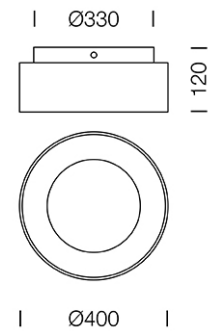

PROJECT : _____

SALE : _____

Lampitude®
TURN ON YOUR ATTITUDE

Product

Dimension

Specification

ITEM CODE	:	WOW-CS
SERIES	:	WOW
BRAND	:	LAMPTITUDE
LAMP TYPE	:	LED
LAMP BASE	:	LED 26W SMD2835 3000K
DESCRIPTION	:	CEILING LAMP
INSTALLATION	:	SURFACE MOUNTED BASE
MATERIAL	:	POWDER COATED ALUMINUM, VENEER, POLYCARBONATE
COLOR	:	WHITE
CONTROL GEAR	:	LED DRIVER INCLUDED
REFLECTOR	:	N/A