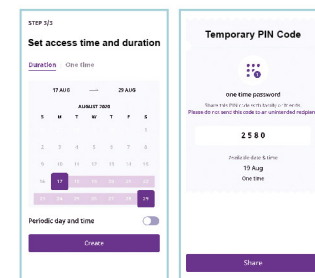

實時門鎖狀態*

Real-time Access Logs

從手機應用程式實時收到門鎖的重要資訊，如家人出入及記錄、響門鈴、高溫感測、低電量提示等。

Get various real-time smart lock updates from the mobile App, e.g. access notifications & record, doorbell alert, high temperature alert and low battery warning.