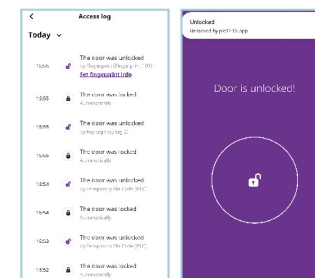

物聯網科技加強保安*

Enhanced IoT Security

如遺失手機，屋主可即時在手機應用程式刪除該用戶的資料，所有連接該用戶的開鎖方法即告失效，以確保家居安全。

In case a mobile phone lost, owner can delete that user's information on the mobile APP immediately. All the connected authorization will be invalid to ensure home safety.